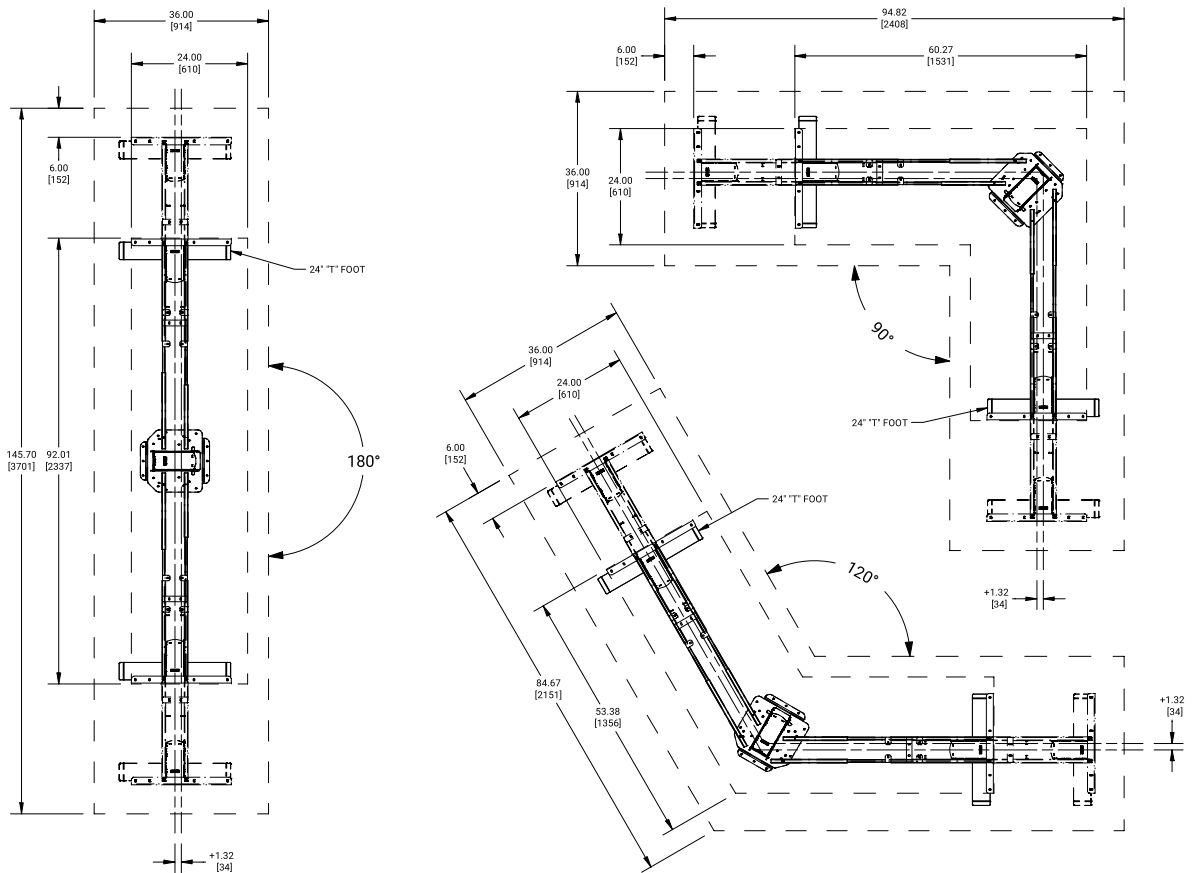

## Three Leg Three Stage Base

Silver Base: IT77333.SLV  
Black Base: IT77333.BLK

### Specifications

<b>Material</b>	SPCC Steel
<b>Adjustable Width</b>	44.81-69.85" Range
<b>Minimum Height</b>	22.7"
<b>Maximum Height</b>	48.8"
<b>Centered Foot</b>	30"
<b>Max Lift Capacity</b>	350 lbs
<b>Noise Level</b>	48-55 dB

# WORKSURFACE SIZE RECOMMENDATIONS